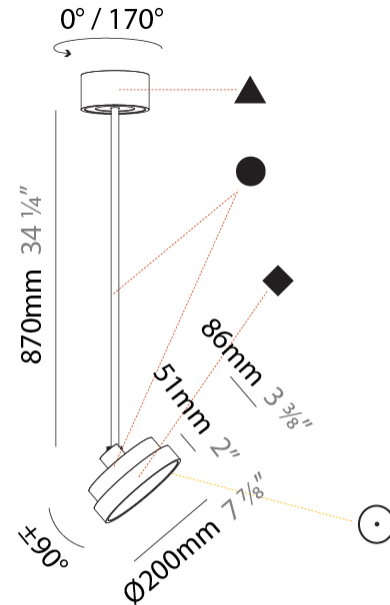

GENERAL

Series: Sign Diva Flex
Subseries: Sign Diva Flex
Partner: Prolicht
Division: Architectural
Installation: Suspension
Product Type: Pendant
Mounting Location: Ceiling
Light Distribution: Adjustable

PHYSICAL

Shape: Round
Diameter (mm): 200
Diameter (in): 7 7/8
Height (mm): 870
Depth (mm): 86
Height (in): 34 1/4
Depth (in): 3 3/8
Weight (kg): 2.007
Weight (lbs): 4.42
Diffuser: PMMA - Opal / Micro-Prism / Sparkling Secret / Vintage Industrial
Fixture Finish: SSR / BKV / CWI / CRY / HAB / UFT / ITA / RUA / FTG / MYG / LOD / PUS / FRO / FUP / KIA / POP / BLS / SPG / MEY / GOH / CHC / COM / ABZ / JAG / OBR / MOS / ROR
Fixture Material: PMMA / Extruded Aluminum / Steel

ELECTRICAL

Lamp Type: LED (Zhaga Standard)
Input Wattage (W): 12.1
Total Output Wattage (W): 11
Dimming: Tri-Mode (Non-Dimming and Phase Dimming (120Vac only) and 0-10V Dimming)
Driver Included: Yes
Driver Location: Integrated
Driver Type: Constant Current - Universal
Driver Class: Class 2
Input Voltage (V): 120 - 277
Constant Current (MA): 350

LED

Color Temperature (*K): 2700 / 3000 / 3500 / 4000
Max. Delivered Lumen (lm): 836 / 895 / 902 / 921
Nominal Lumen (lm): 1280 / 1370 / 1382 / 1410
CRI: >90 CRI
Lamp Life (hrs): 50000

OPTICAL

Adjustability: Rotational 170°; Tilt 90°

RATINGS AND CERTIFICATIONS

Certified By: Certified for North American Standards
IP rating: IP20